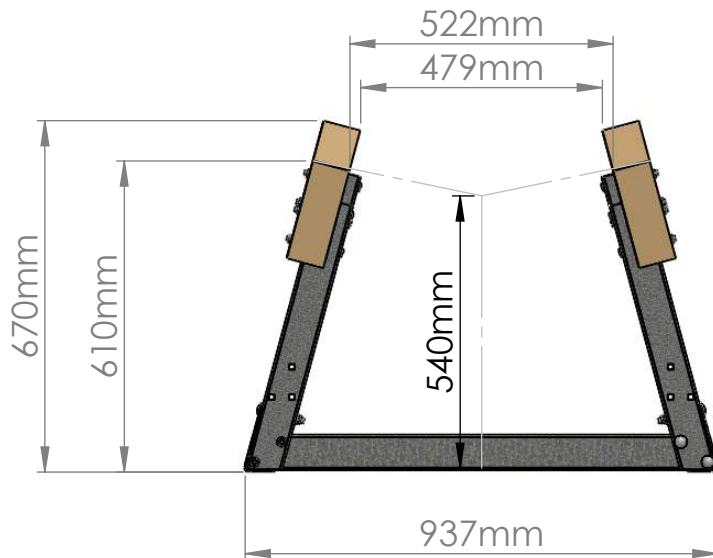

Nautipark

QUICK RACK 35-54

Weight **S** : 13.5 Kg
Weight **L** : 14.5 Kg

French design and manufacturing

Av. des frères lumière - P.A. de la Guerche
44250 Saint Brevin Les Pins

www.nautipark.com

Maximum draft : 0.9m
Motor boat up to 8.5m

Weight support 60-35 (L)
14.5 Kg

Weight support 54-35 (S)
13.5 Kg