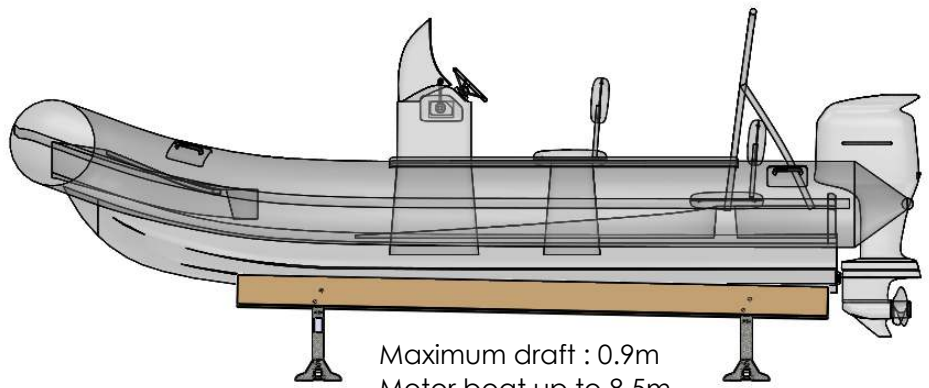

Nautipark

QUICK RACK 35-54

Weight **S** : 13.5 Kg
Weight **L** : 14.5 Kg

French design and manufacturing

Av. des frères lumière - P.A. de la Guerche
44250 Saint Brevin Les Pins

www.nautipark.com

Maximum draft : 0.9m
Motor boat up to 8.5m

Weight support 60-35 (L)
14.5 Kg

Weight support 54-35 (S)
13.5 Kg