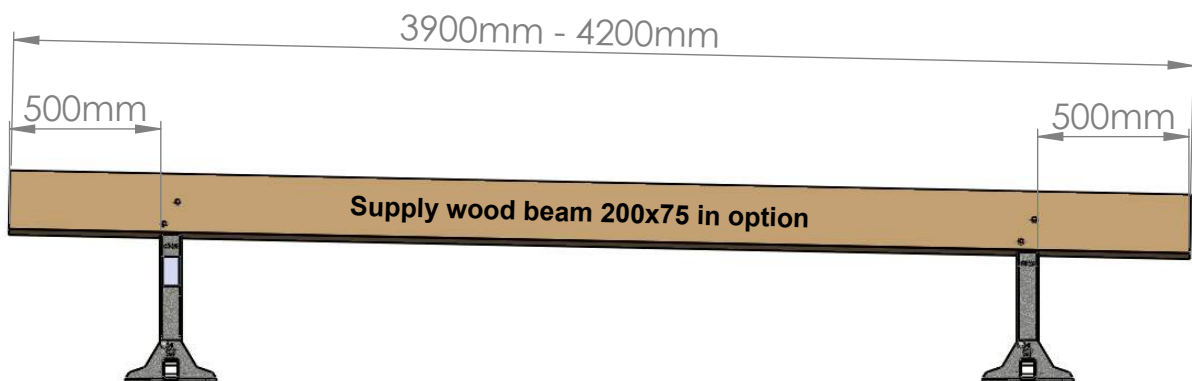

Nautipark

QUICK RACK 35-54

Weight **S** : 13.5 Kg
Weight **L** : 14.5 Kg

French design and manufacturing

Av. des frères lumière - P.A. de la Guerche
44250 Saint Brevin Les Pins

www.nautipark.com

Maximum draft : 0.9m
Motor boat up to 8.5m

Weight support 60-35 (L)
14.5 Kg

Weight support 54-35 (S)
13.5 Kg